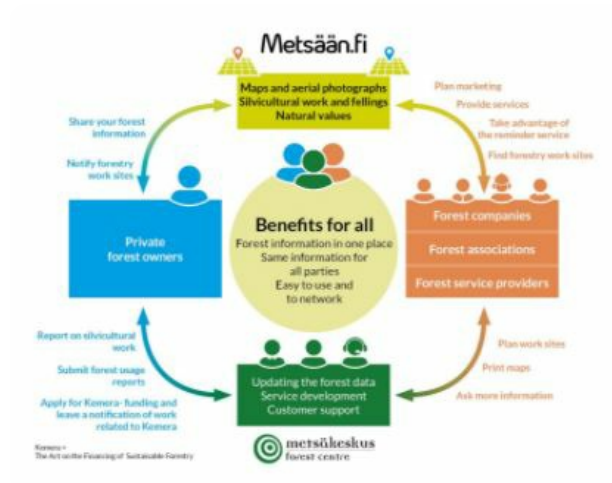

# eServices for forest owners and service

*Metsään.fi provides eServices for forest owners and forestry service providers. The online application shows the silvicultural possibilities of each forest estate and their compartments.*

The Metsään.fi-service included in the Metsään.fi-website is a free e-service for forest owners and corporate actors (companies, associations and service providers) in the forest sector, which aim is to support active decision-making among forest owners by offering forest resource data and maps on forest properties, by making contacts with the authorities easier through online services and to act as a platform for offering forest services, among other things. In addition to the Metsään.fi-service, the website includes open forest data services that offer the users national forest resource data that is not linked with personal information. Metsään.fi is quite easy to use and it provides the forest owner many new flexible services. It is safe system because strong identification is needed. When you log in to

the Metsään.fi service, you will see all the forest holdings you own. You will also see the jointly owned forest holdings where you are a single shareholder. You have one place where you can take care of your forest affairs and plan the management of your forest assets. You will have free access to forest data and a transaction service collected with public funds.