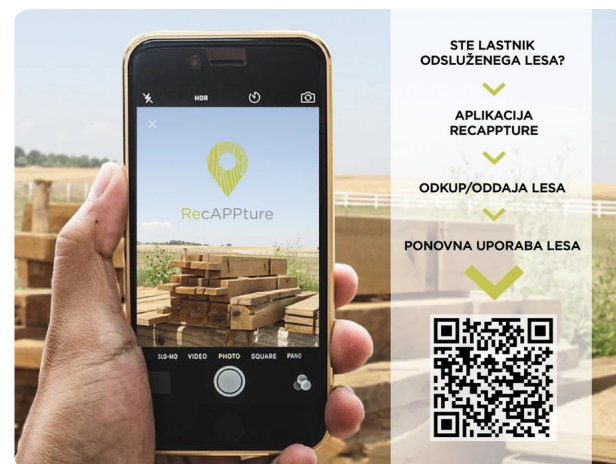

## RecAPPture | Mobile application for collection of used wood

*The RecAPPture mobile and web application is intended for owners and manufacturers of discharged wood products for sale, purchase, lease or purchase.*

With the planned demolition of decrepit buildings, significant amount of wood suitable for further use roof can be obtained. Cascading use of wood prolongs its lifespan and further storage of CO<sub>2</sub> bounded in the wood. Demand for products from discharged wood is increasing and there a problem with ensuring sufficient quantities of suitable used wood occurs. Owners of such wood are often unaware that they can hand it over or sell it to a company that will make a new product out of it. For this purpose, in cooperation between the company M Sora and the University of Primorska, a mobile application and a web interface RecAPPture were developed. It enables the owners of used wood to submit their offer on discharged wood. The application enables a quick exchange of information regarding the availability of the quantity and type of used wood between the provider and the interested company.