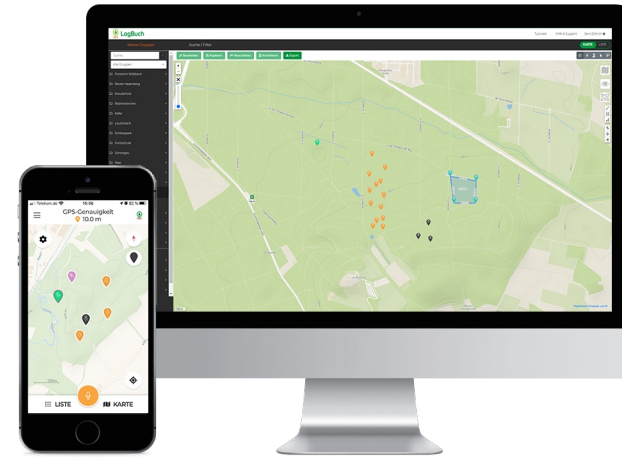

# LogBuch | Simple and efficient forest data collection

*Digital solution for forestry data collection and networking of all actors in the timber process chain. Offline in the outdoor area, comfortable use thanks to voice recording and intuitive operation through a practice-oriented menu navigation in the mobile app and the web application.*

LogBuch enables data aggregation in the forest, a simple evaluation of the data and further processing. The combination of voice recording and Bluetooth button enables hands-free precise location of trees with simultaneous recording of important information about the tree, such as safety instructions or planning working procedures. The expected cut volume can be determined, and assortments planned. Foresters and harvester operators both receive detailed information (cross-linking with third party systems is supported). Technology: An A 2-frequency GNSS-receiver is connected to a smartphone to estimate the current position. A bluetooth button is used for language analysis. All spoken information can be recorded, automatically transcribed and classified, and the actual position lodged. WLAN is used for data exchange between smartphone, webserver and other users. Data can be exported as a map or table in georeferenced or not referenced formats (xlsx, GeoJson, shp, GPX, map). Applications: Preparation of timber harvesting, establishment of a digital "inventory", area mapping (also planting) by connecting recorded corner points, mapping of skid trails by the line function (harvest control or certification basis), remote navigation via Google Maps. In addition, recording of habitat trees etc., support for hunting organization (high seats, driven hunt stands, stalking routes etc.) and traffic safety measures.