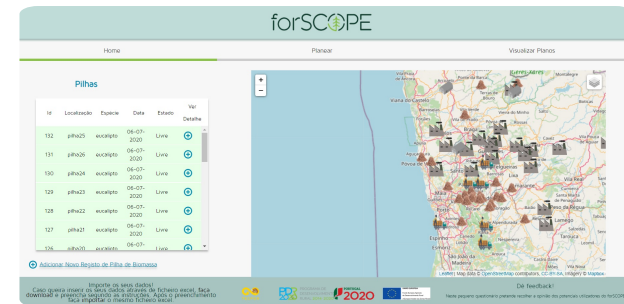

# Forscope | Forest Supply Chain Optimization System

*Forscope is a prototype of an advanced planning system for forest biomass supply chain.*

The Forscope is a prototype of an advanced planning system for forest biomass supply chain. It works as a digital marketplace for forest biomass, providing information on supply and demand for forest biomass for various types of users, biomass producers, biomass consumers and logistical suppliers of processing and transportation. It also allows the planning of the supply chain, i.e. it sequences the forest biomass splitting operations according to the available equipment fleet and their productivity, in order to minimize logistics costs and meet the supply contracts of the biomass plants. It can also provide the optimal transport routes and cost estimates with processing equipment, with transport equipment, thus allowing the management of an operations plan that can be monthly but also a daily management of operations.