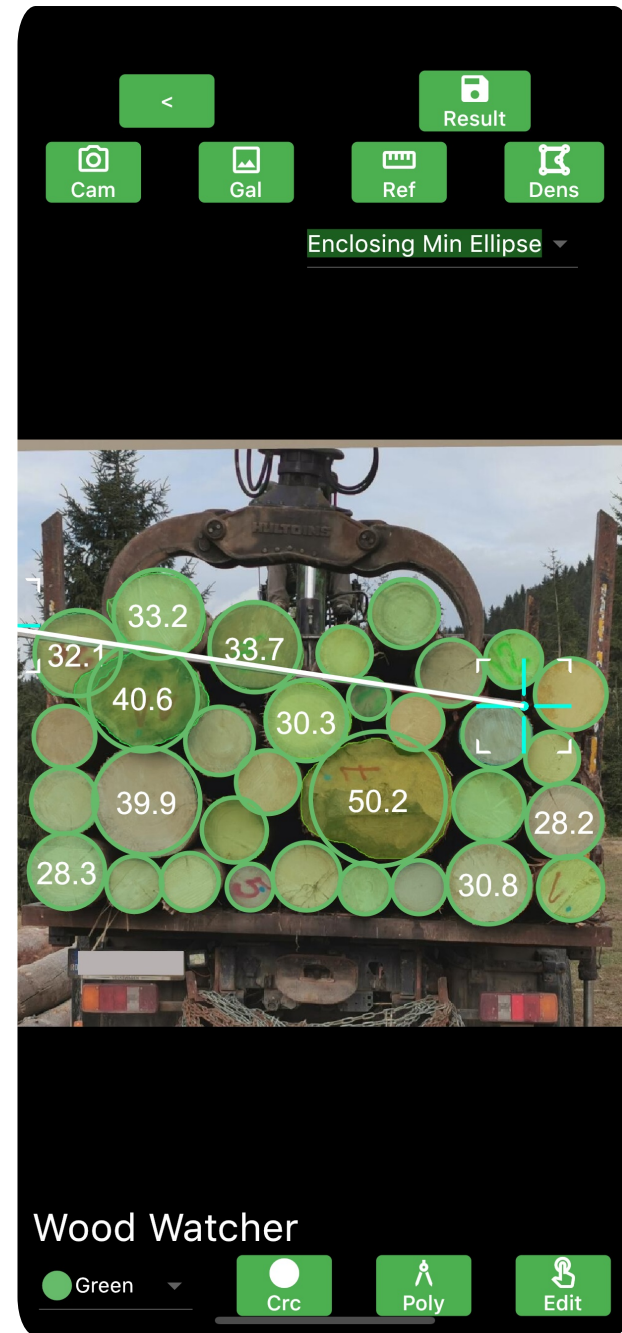

Wood Watcher - measure volume of woodpiles and wood transports fast, precise, and easy

Wood Watcher

Wood Watcher offers a complete digital solution to measure wood piles and wood transports using an Android phone, iPhone or iPad.

Main benefit: Manual wood volume measuring is labour-intensive and time-consuming, however, volumes can be easily measured digitally in minutes on a smartphone using Wood Watcher.

Easy process:

1. Point the camera from your phone or tablet to any wood stack or wood truck and take a picture
2. The artificial intelligence algorithms analyze every pixel and detect all the wood logs (even partially obscured or dirt or snow-covered)
3. Input the digital reference and the length of the logs
4. Instantly receive the number of logs, the volume in cubic meters, the pile density and contour, and a detailed report of each piece of wood
5. Save and share the measurement data to the cloud or with business partners