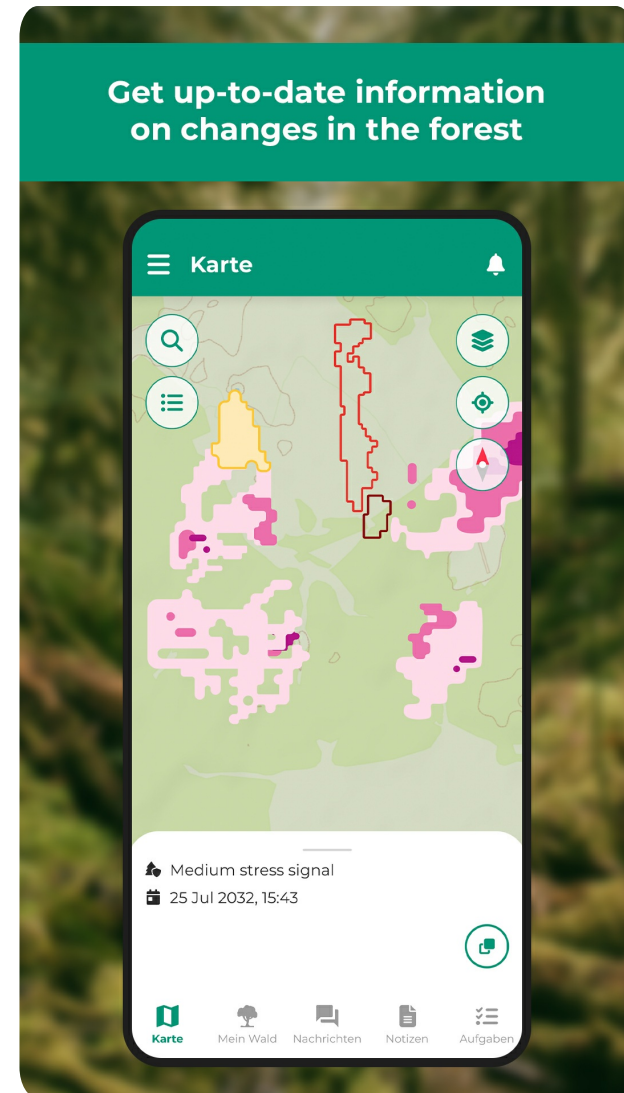

WoodsApp

Woodsapp is a digital platform designed to serve both forest owners and forestry organizations through two complementary solutions: a mobile app for landowners and a professional tool, Woodsapp Pro, for service providers and organizations.

For landowners, Woodsapp is an easy-to-use mobile application that brings forest status, tasks, and professional contacts directly to your phone – no matter where your forest is located. It makes forest ownership easier, more transparent, and more productive – especially when managing the forest remotely. Developed by a Finnish company with a strong forestry technology background, Woodsapp is already available in Germany and Austria, with expansion

What do you gain as a forest owner with Woodsapp?

- Know your boundaries and find your way: See your property location and borders of neighbors accurately and use the app for navigation in the forest
- Check forest health at a glance: Get real-time insights into forest condition and changes through satellite monitoring and official map data sources
- Get alerts early: Receive automatic notifications about early-stage risks detected by satellite monitoring – helping you plan timely actions.
- Keep everything organized: Tasks, notes, photos, and documents are saved on the map – no more scattered papers or lists.
- Easily share your information: Share your stored data, including location and attachments, with forestry professionals using Woodsapp in their organizations.
- Stay up to date: Receive location-based news, guidance, and support opportunities directly in your pocket – tailored to your specific forest area by relevant organizations.
- Work in the ground even with poor connection: app includes offline mode to work fully in offline.