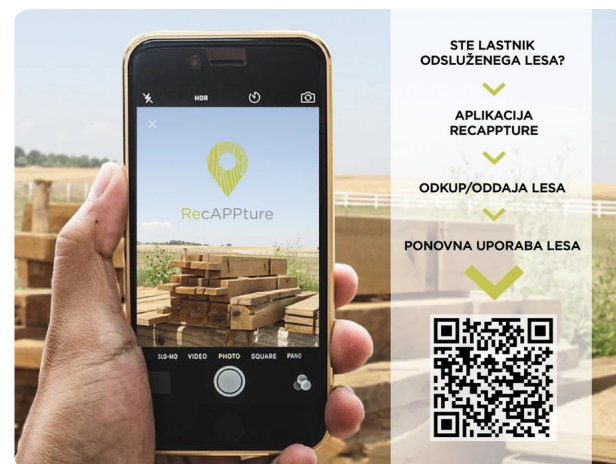

RecAPPture | Mobile application for collection of used wood

The RecAPPture mobile and web application is intended for owners and manufacturers of discharged wood products for sale, purchase, lease or purchase.

With the planned demolition of decrepit buildings, significant amount of wood suitable for further use roof can be obtained. Cascading use of wood prolongs its lifespan and further storage of CO₂ bounded in the wood. Demand for products from discharged wood is increasing and there a problem with ensuring sufficient quantities of suitable used wood occurs. Owners of such wood are often unaware that they can hand it over or sell it to a company that will make a new product out of it. For this purpose, in cooperation between the company M Sora and the University of Primorska, a mobile application and a web interface RecAPPture were developed. It enables the owners of used wood to submit their offer on discharged wood. The application enables a quick exchange of information regarding the availability of the quantity and type of used wood between the provider and the interested company.