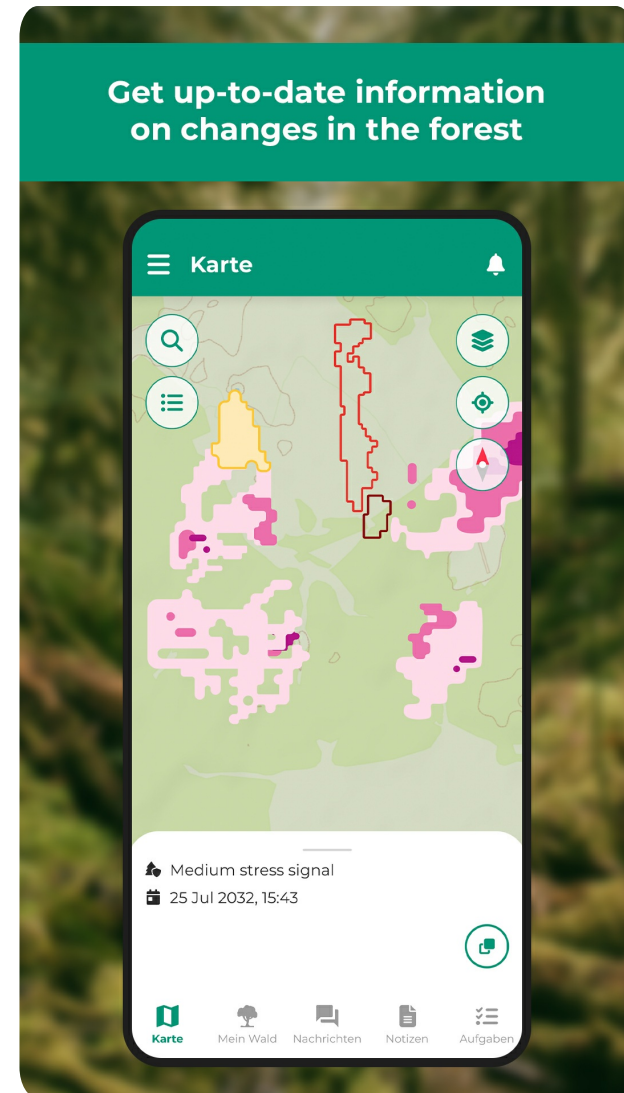

# WoodsApp

Woodsapp is a digital platform designed to serve both forest owners and forestry organizations through two complementary solutions: a mobile app for landowners and a professional tool, Woodsapp Pro, for service providers and organizations.

For landowners, Woodsapp is an easy-to-use mobile application that brings forest status, tasks, and professional contacts directly to your phone – no matter where your forest is located. It makes forest ownership easier, more transparent, and more productive – especially when managing the forest remotely. Developed by a Finnish company with a strong forestry technology background, Woodsapp is already available in Germany and Austria, with expansion

What do you gain as a forest owner with Woodsapp?

- Know your boundaries and find your way: See your property location and borders of neighbors accurately and use the app for navigation in the forest
- Check forest health at a glance: Get real-time insights into forest condition and changes through satellite monitoring and official map data sources
- Get alerts early: Receive automatic notifications about early-stage risks detected by satellite monitoring – helping you plan timely actions.
- Keep everything organized: Tasks, notes, photos, and documents are saved on the map – no more scattered papers or lists.
- Easily share your information: Share your stored data, including location and attachments, with forestry professionals using Woodsapp in their organizations.
- Stay up to date: Receive location-based news, guidance, and support opportunities directly in your pocket – tailored to your specific forest area by relevant organizations.
- Work in the ground even with poor connection: app includes offline mode to work fully in offline.