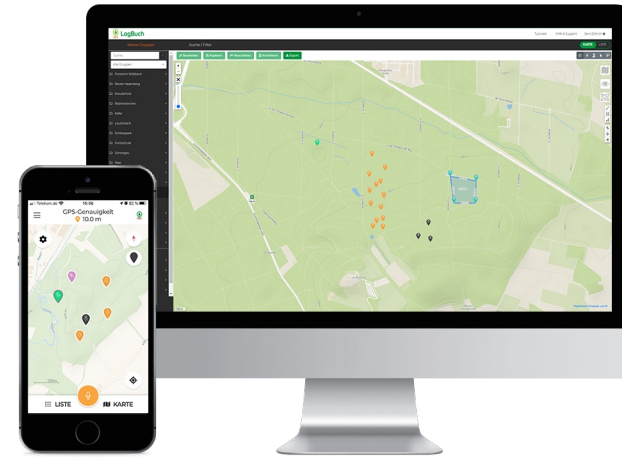

LogBuch | Simple and efficient forest data collection

Digital solution for forestry data collection and networking of all actors in the timber process chain. Offline in the outdoor area, comfortable use thanks to voice recording and intuitive operation through a practice-oriented menu navigation in the mobile app and the web application.

LogBuch enables data aggregation in the forest, a simple evaluation of the data and further processing. The combination of voice recording and Bluetooth button enables hands-free precise location of trees with simultaneous recording of important information about the tree, such as safety instructions or planning working procedures. The expected cut volume can be determined, and assortments planned. Foresters and harvester operators both receive detailed information (cross-linking with third party systems is supported). Technology: An A 2-frequency GNSS-receiver is connected to a smartphone to estimate the current position. A bluetooth button is used for language analysis. All spoken information can be recorded, automatically transcribed and classified, and the actual position lodged. WLAN is used for data exchange between smartphone, webserver and other users. Data can be exported as a map or table in georeferenced or not referenced formats (xlsx, GeoJson, shp, GPX, map). Applications: Preparation of timber harvesting, establishment of a digital "inventory", area mapping (also planting) by connecting recorded corner points, mapping of skid trails by the line function (harvest control or certification basis), remote navigation via Google Maps. In addition, recording of habitat trees etc., support for hunting organization (high seats, driven hunt stands, stalking routes etc.) and traffic safety measures.

Da

ZEMLJA PODRIJETLA

Njemačka

PODRUČJE PRIMJENE

Kontinentalno

POČETAK I KRAJ GODINE

2017 -

KONTAKT PODATCI