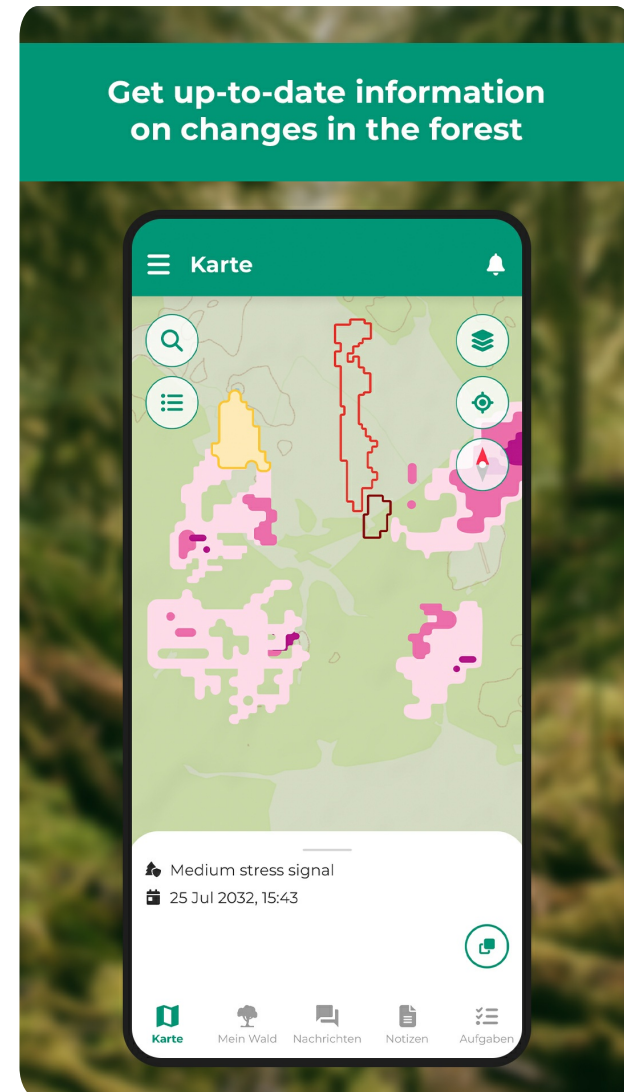

WoodsApp

Woodsapp is a digital platform designed to serve both forest owners and forestry organizations through two complementary solutions: a mobile app for landowners and a professional tool, Woodsapp Pro, for service providers and organizations.

For landowners, Woodsapp is an easy-to-use mobile application that brings forest status, tasks, and professional contacts directly to your phone – no matter where your forest is located. It makes forest ownership easier, more transparent, and more productive – especially when managing the forest remotely. Developed by a Finnish company with a strong forestry technology background, Woodsapp is already available in Germany and Austria, with expansion

What do you gain as a forest owner with Woodsapp?

- Know your boundaries and find your way: See your property location and borders of neighbors accurately and use the app for navigation in the forest
- Check forest health at a glance: Get real-time insights into forest condition and changes through satellite monitoring and official map data sources
- Get alerts early: Receive automatic notifications about early-stage risks detected by satellite monitoring – helping you plan timely actions.
- Keep everything organized: Tasks, notes, photos, and documents are saved on the map – no more scattered papers or lists.
- Easily share your information: Share your stored data, including location and attachments, with forestry professionals using Woodsapp in their organizations.
- Stay up to date: Receive location-based news, guidance, and support opportunities directly in your pocket – tailored to your specific forest area by relevant organizations.
- Work in the ground even with poor connection: app includes offline mode to work fully in offline.