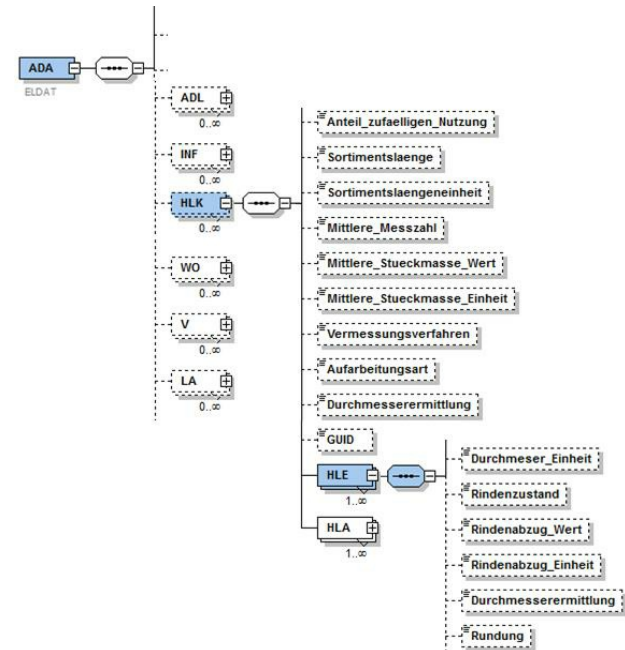

# ELDAT

The flow of data between the partners of forestry and the timber industry is an unpredictable obstacle in terms of time in the supply chain. Still today, lists of wood and factory dimension protocols are passed along analogically on paper. Regional individual solutions for digital data transfer exist, but they are expensive compared to the sold number of products.

ELDAT is publicly available and updated by the Kuratorium für Waldarbeit und Forsttechnik e.V. since 2002.

Digitalization process with optimizing interfaces still in process.

ELDAT is the first national standard, which enables a consistent communication between all involved partners of the process chain. It enables the transfer of single timber data (formerly the list of wood) as well as the transmission of process defining information such as e.g. contract, billing or delivery data in shortest time and therefore is an important part in the supply-chain-management.