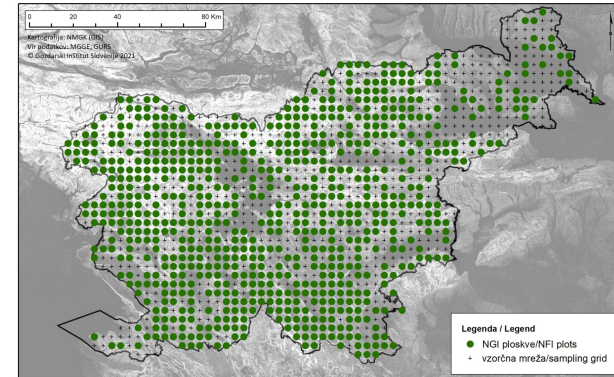

National Forestry Inventory

NFI

Monitoring of state and development of Slovenian forests

Within National Forest Inventory (NFI) forests of Slovenia are monitored and measured. NFI provides extensive and in depth survey of all slovenia forests, including informations about composition, condition, distribution and size of our forests. It is of great importance for monitoring changes of forests through time, for developing suitable policy measures and for further support of sustainable management of forests. The basis for the inventory is a systematic sample of plots on a 4km x 4km grid. The selection of inventory plots is based on the use of lidar and aerial images. With their help, plots that are not located in the forest are eliminated, and they are also helpful in assesment of forests at inaccessible plots. A special data acquisition application was developed for the purpose of field inventory. This guides the enumerator through the inventory process, and at the same time the data is already digitized and ready for further processing. The application is also connected to a GPE device, which allows the precise determination of the sampling point.

--

DOPAD NA PRÍJMY

--

POTENCIÁL VYUŽITIA

--

ROZBOČOVAČ

Juhovýchodné centrum

EKONOMICKÝ VPLYV