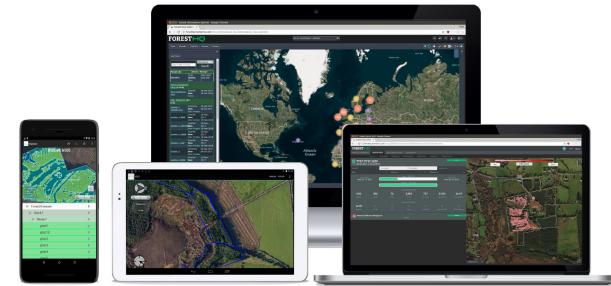

# ForestHQ | Online system to manage land, inventories and operations

## ForestHQ

*ForestHQ is an innovative system supporting the management of forest operations and processes. This system includes tools for land management, data collection, data analysis, timber valuation, and activities management.*

- **Forest inventory, valuation, and carbon MRV.** This module includes mobile apps for field data collection, models, and analytics to quantify timber products and carbon.
  - Rapid measurement with the Arboreal app (iOS) or traditional measurement tools.
  - Simple and automated analytics, carbon estimation, and forest valuation
  - Online mapping of inventories with location-based metrics
  - Online reporting including, timber product breakdown, digital maps, and valuation reports
  - Compatible with ForestBidder Online Marketplace
- **Remote harvesting monitoring.** This module includes a connection with harvester machines for remote monitoring of the harvesting operations. This tool increases the control of the operations and significantly reduces costs and field visits.
  - Manage harvesting contractors
  - Track harvest progress remotely
  - Monitor log product optimisation performance
  - Harvester products and stem locations for granular information and visual maps
  - HarvestSync App (android) for onboard data collection with auto-syncing
- **Land management.** ForestHQ makes it easy to manage your forest properties and activities. This is a collaborative platform that facilitates the visibility