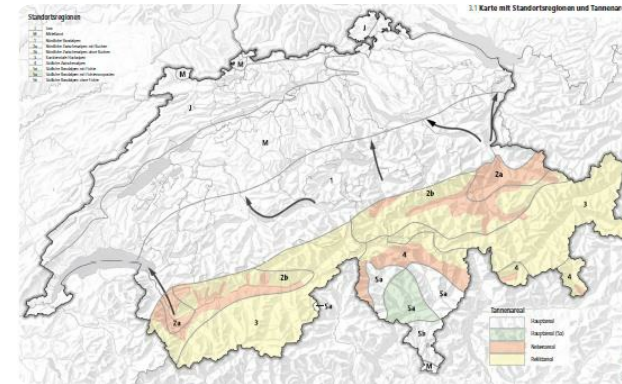

# Sustainability and success control for protecting forest's

A practical tool intended to guarantee the survival of a sustainable and effective protective forest at a minimum cost. Based on the assumption that the state of the forest is crucial to its ability to provide effective protection against natural hazards, silvicultural requirement profiles are described for different forest locations and natural hazards. This method gives an overview for every protection forest type, helps to clarify the management goal and shows the achieved management results. It makes them verifiable and simplifies the discussion in the field of protective forest management for practitioners, authorities and academic staff. Standard method to characterize protection forest's needs and to manage them according to identical objective criteria. The management results are verifiable for the protection forest authorities. This method is used to improve the quality in protection forest management.