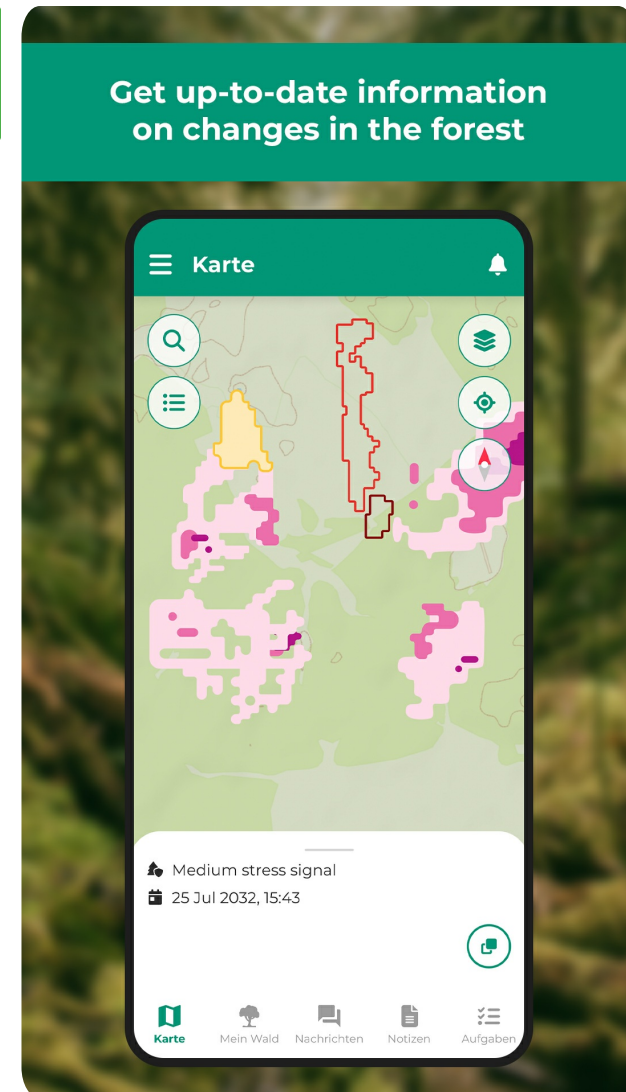

WoodsApp

Woodsapp is a digital platform designed to serve both forest owners and forestry organizations through two complementary solutions: a mobile app for landowners and a professional tool, Woodsapp Pro, for service providers and organizations.

For landowners, Woodsapp is an easy-to-use mobile application that brings forest status, tasks, and professional contacts directly to your phone – no matter where your forest is located. It makes forest ownership easier, more transparent, and more productive – especially when managing the forest remotely. Developed by a Finnish company with a strong forestry technology background, Woodsapp is already available in Germany and Austria, with expansion

What do you gain as a forest owner with Woodsapp?

- Know your boundaries and find your way: See your property location and borders of neighbors accurately and use the app for navigation in the forest
- Check forest health at a glance: Get real-time insights into forest condition and changes through satellite monitoring and official map data sources
- Get alerts early: Receive automatic notifications about early-stage risks detected by satellite monitoring – helping you plan timely actions.
- Keep everything organized: Tasks, notes, photos, and documents are saved on the map – no more scattered papers or lists.
- Easily share your information: Share your stored data, including location and attachments, with forestry professionals using Woodsapp in their organizations.
- Stay up to date: Receive location-based news, guidance, and support opportunities directly in your pocket – tailored to your specific forest area by relevant organizations.
- Work in the ground even with poor connection: app includes offline mode to work fully in offline.

KRAJINA PôVODU

Rakúsko

ROZSAH APLIKÁCIE

Continental

ZAČIATOK A KONIEC ROKA

--

KONTAKTNÉ ÚDAJE

VLASTNÍK ALEBO AUTOR