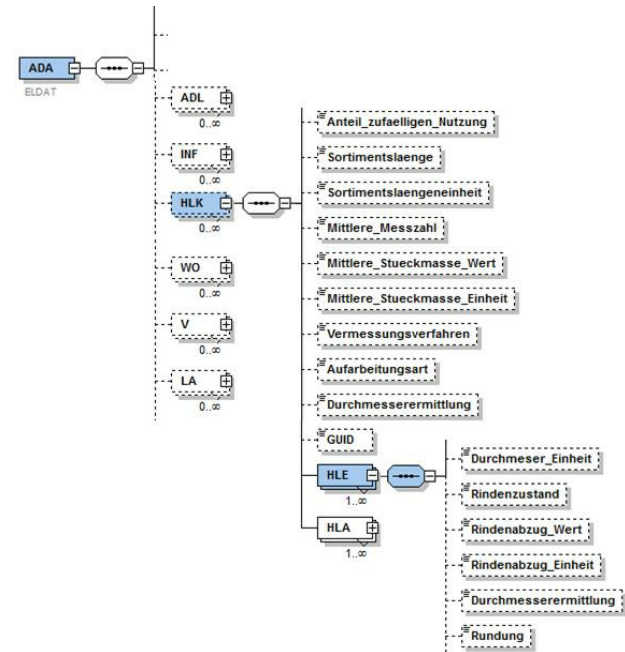

ELDAT

The flow of data between the partners of forestry and the timber industry is an unpredictable obstacle in terms of time in the supply chain. Still today, lists of wood and factory dimension protocols are passed along analogically on paper. Regional individual solutions for digital data transfer exist, but they are expensive compared to the sold number of products.

ELDAT is publicly available and updated by the Kuratorium für Waldarbeit und Forsttechnik e.V. since 2002.

Digitalization process with optimizing interfaces still in process.

ELDAT is the first national standard, which enables a consistent communication between all involved partners of the process chain. It enables the transfer of single timber data (formerly the list of wood) as well as the transmission of process defining information such as e.g. contract, billing or delivery data in shortest time and therefore is an important part in the supply-chain-management.