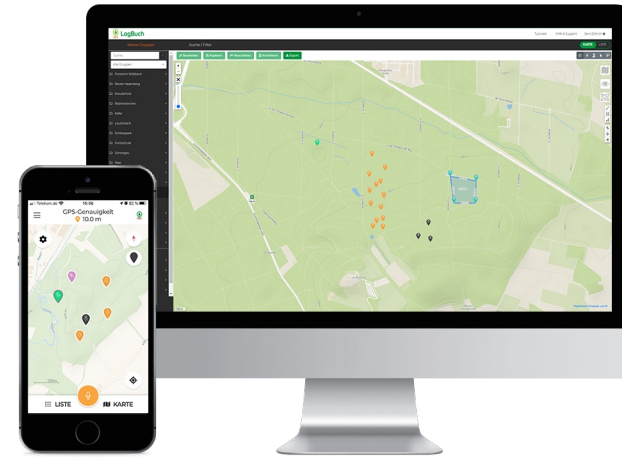

LogBuch | Simple and efficient forest data collection

Digital solution for forestry data collection and networking of all actors in the timber process chain. Offline in the outdoor area, comfortable use thanks to voice recording and intuitive operation through a practice-oriented menu navigation in the mobile app and the web application.

LogBuch enables data aggregation in the forest, a simple evaluation of the data and further processing. The combination of voice recording and Bluetooth button enables hands-free precise location of trees with simultaneous recording of important information about the tree, such as safety instructions or planning working procedures. The expected cut volume can be determined, and assortments planned. Foresters and harvester operators both receive detailed information (cross-linking with third party systems is supported). Technology: An A 2-frequency GNSS-receiver is connected to a smartphone to estimate the current position. A bluetooth button is used for language analysis. All spoken information can be recorded, automatically transcribed and classified, and the actual position lodged. WLAN is used for data exchange between smartphone, webserver and other users. Data can be exported as a map or table in georeferenced or not referenced formats (xlsx, GeoJson, shp, GPX, map). Applications: Preparation of timber harvesting, establishment of a digital "inventory", area mapping (also planting) by connecting recorded corner points, mapping of skid trails by the line function (harvest control or certification basis), remote navigation via Google Maps. In addition, recording of habitat trees etc., support for hunting organization (high seats, driven hunt stands, stalking routes etc.) and traffic safety measures.