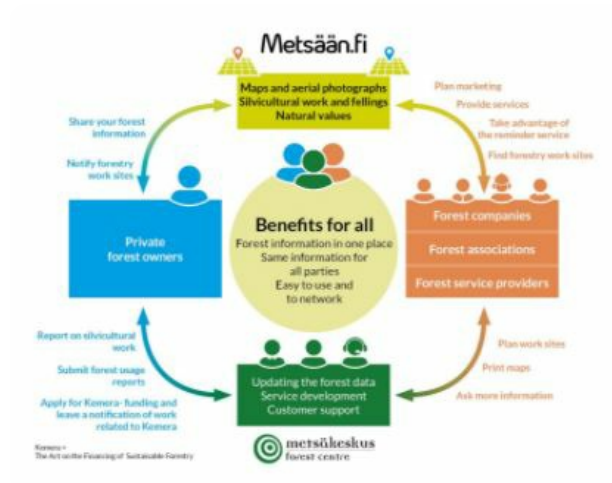

eServices for forest owners and service

Metsään.fi provides eServices for forest owners and forestry service providers. The online application shows the silvicultural possibilities of each forest estate and their compartments.

The Metsään.fi-service included in the Metsään.fi-website is a free e-service for forest owners and corporate actors (companies, associations and service providers) in the forest sector, which aim is to support active decision-making among forest owners by offering forest resource data and maps on forest properties, by making contacts with the authorities easier through online services and to act as a platform for offering forest services, among other things. In addition to the Metsään.fi-service, the website includes open forest data services that offer the users national forest resource data that is not linked with personal information. Metsään.fi is quite easy to use and it provides the forest owner many new flexible services. It is safe system because strong identification is needed. When you log in to

the Metsään.fi service, you will see all the forest holdings you own. You will also see the jointly owned forest holdings where you are a single shareholder. You have one place where you can take care of your forest affairs and plan the management of your forest assets. You will have free access to forest data and a transaction service collected with public funds.