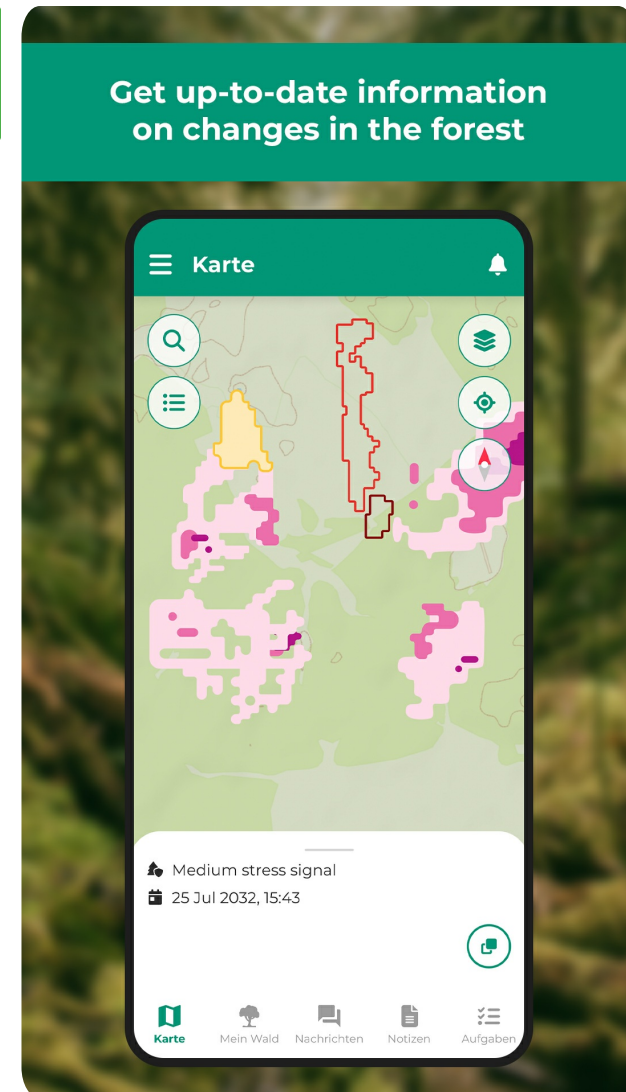

# WoodsApp

Woodsapp is a digital platform designed to serve both forest owners and forestry organizations through two complementary solutions: a mobile app for landowners and a professional tool, Woodsapp Pro, for service providers and organizations.

For landowners, Woodsapp is an easy-to-use mobile application that brings forest status, tasks, and professional contacts directly to your phone – no matter where your forest is located. It makes forest ownership easier, more transparent, and more productive – especially when managing the forest remotely. Developed by a Finnish company with a strong forestry technology background, Woodsapp is already available in Germany and Austria, with expansion

What do you gain as a forest owner with Woodsapp?

- Know your boundaries and find your way: See your property location and borders of neighbors accurately and use the app for navigation in the forest
- Check forest health at a glance: Get real-time insights into forest condition and changes through satellite monitoring and official map data sources
- Get alerts early: Receive automatic notifications about early-stage risks detected by satellite monitoring – helping you plan timely actions.
- Keep everything organized: Tasks, notes, photos, and documents are saved on the map – no more scattered papers or lists.
- Easily share your information: Share your stored data, including location and attachments, with forestry professionals using Woodsapp in their organizations.
- Stay up to date: Receive location-based news, guidance, and support opportunities directly in your pocket – tailored to your specific forest area by relevant organizations.
- Work in the ground even with poor connection: app includes offline mode to work fully in offline.