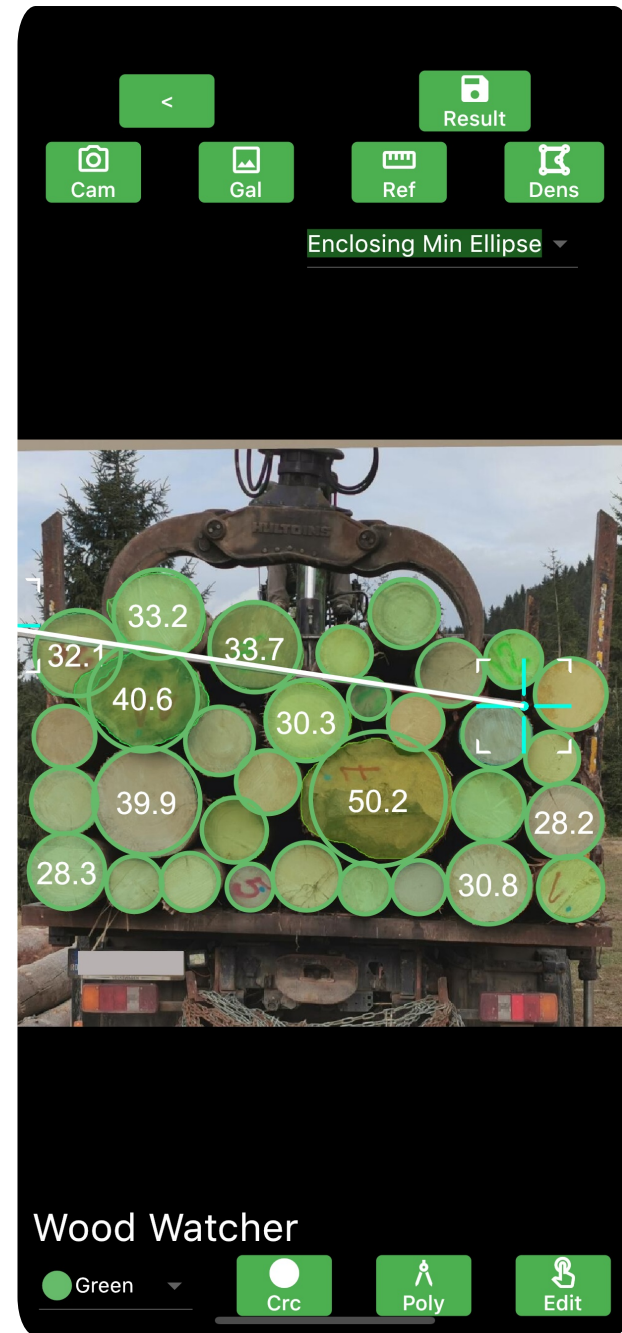

Wood Watcher - measure volume of woodpiles and wood transports fast, precise, and easy

# Wood Watcher

*Wood Watcher offers a complete digital solution to measure wood piles and wood transports using an Android phone, iPhone or iPad.*

**Main benefit:** Manual wood volume measuring is labour-intensive and time-consuming, however, volumes can be easily measured digitally in minutes on a smartphone using Wood Watcher.

## Easy process:

1. Point the camera from your phone or tablet to any wood stack or wood truck and take a picture
2. The artificial intelligence algorithms analyze every pixel and detect all the wood logs (even partially obscured or dirt or snow-covered)
3. Input the digital reference and the length of the logs
4. Instantly receive the number of logs, the volume in cubic meters, the pile density and contour, and a detailed report of each piece of wood
5. Save and share the measurement data to the cloud or with business partners