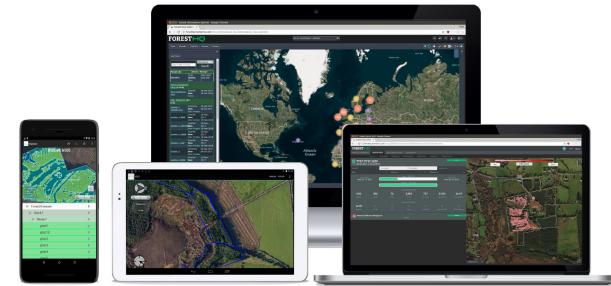

ForestHQ | Online system to manage land, inventories and operations

ForestHQ

ForestHQ is an innovative system supporting the management of forest operations and processes. This system includes tools for land management, data collection, data analysis, timber valuation, and activities management.

ForestHQ facilitates the management of forest operations and processes. This platform adds value to the data and improves the access and sharing of information. ForestHQ includes different key modules:

- **Forest inventory, valuation, and carbon MRV.** This module includes mobile apps for field data collection, models, and analytics to quantify timber products and carbon.
 - Rapid measurement with the Arboreal app (iOS) or traditional measurement tools.
 - Simple and automated analytics, carbon estimation, and forest valuation
 - Online mapping of inventories with location-based metrics
 - Online reporting including, timber product breakdown, digital maps, and valuation reports
 - Compatible with ForestBidder Online Marketplace
- **Remote harvesting monitoring.** This module includes a connection with harvester machines for remote monitoring of the harvesting operations. This tool increases the control of the operations and significantly reduces costs and field visits.
 - Manage harvesting contractors
 - Track harvest progress remotely
 - Monitor log product optimisation performance
 - Harvester products and stem locations for granular information and visual maps
 - HarvestSync App (android) for onboard data collection with auto-syncing
- **Land management.** ForestHQ makes it easy to manage your forest properties and activities. This is a collaborative platform that facilitates the visibility